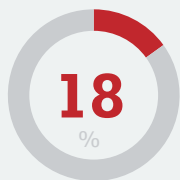

AVG PROGRAM PARTICIPATION

Education